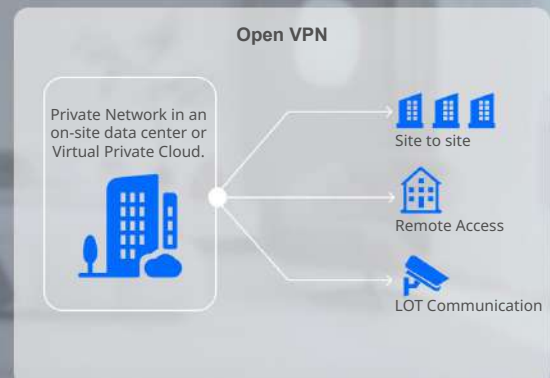

Gigabit Upgrade ! 10 x Faster !

Boasting Gigabit Ethernet ports, including 1 WAN and 4 LAN, this powerhouse router accelerates your internet up to a staggering 10 times faster than regular Ethernet connections.

Full Coverage, Easy Setup, Seamless Roaming Amazed by **Reyee Mesh**

Advanced functions make your network

Simpler

Safer

Agiler

Highlight Features

Advanced functions make your network

Simpler

Safer

Agiler

WPA3

More secure encryption of passwords and enhanced protection against brute-force attacks combine to safeguard your home Wi-Fi

Guest Wi-Fi

Guest Wi-Fi speed limit & Guest Wi-Fi isolator

Advanced functions make your network

Take Control of Your Home Network at Fingertips

Set up your home network in **Reyee Router App** in two minutes. More **Life-time Free** functions are waiting for you to Explore.Experience.Expect.

Remote Management