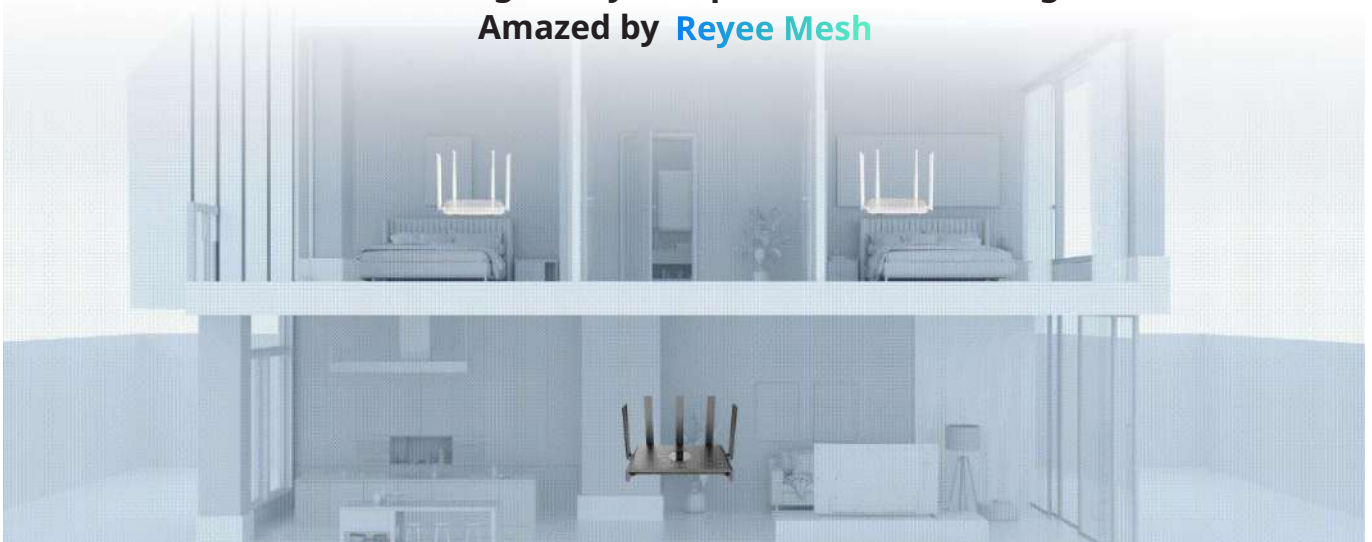

Highlight Features

The image shows the back panel of a black Ruijie router. On the left, there are four Ethernet ports labeled 1, 2, 3, and 4. On the right, there is a yellow WAN port, a DC power jack, and a power button. Blue lines connect the WAN and LAN ports to labels: 'Gigabit WAN Ports' and 'Gigabit LAN Port'.

Gigabit Upgrade ! 10 x Faster !

Boasting Gigabit Ethernet ports, including 1 WAN and 4 LAN, this powerhouse router accelerates your internet up to a staggering 10 times faster than regular Ethernet connections.

Full Coverage, Easy Setup, Seamless Roaming Amazed by **Reyee Mesh**

Advanced functions make your network

Simpler

Safer

Agiler